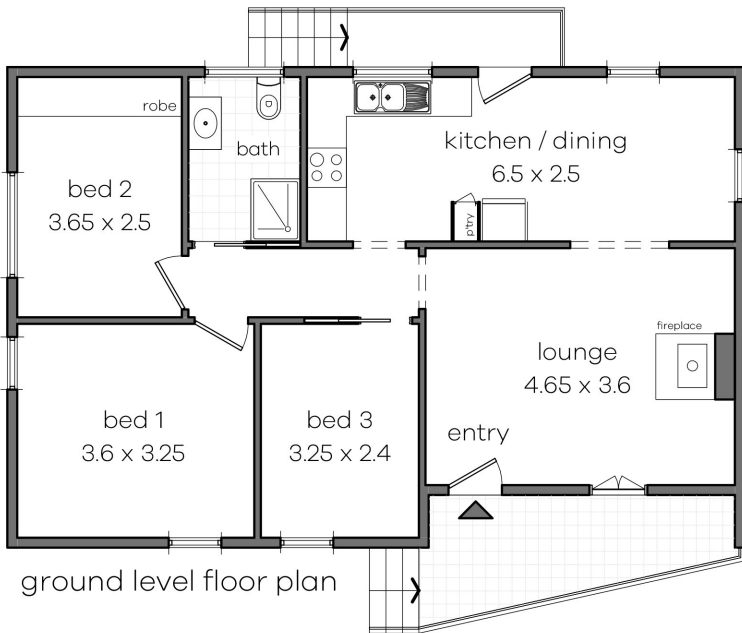

lower ground level floor plan

site plan

3 Northumberland Street, Berkeley

This diagram is for illustrative purpose only. All reasonable care has been taken in the preparation, but no warranty is given as to the accuracy of the information. This document does not constitute any part of any offer or contract. Dimensions shown are approximate only. Prospective purchasers must rely on their own enquiries. Floor plan by Igor Nedic 0410581805 / spinpix.com.au